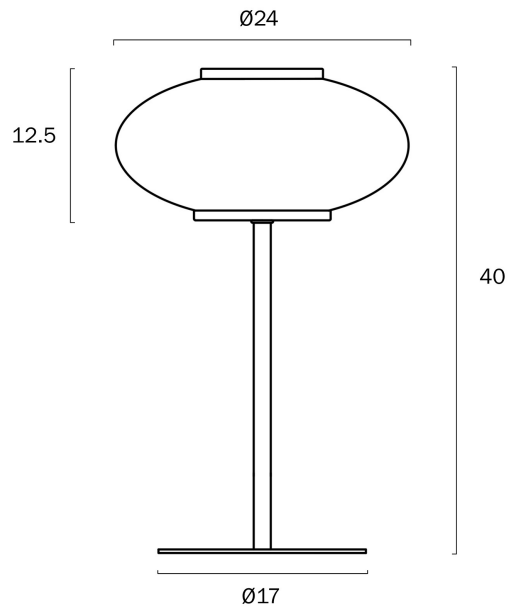

TEQUO LED TABLE LAMP

Note: Dimensions are only a guide and may vary due to manufacturing variations.

LIGHT SOURCE

Voltage Input

240V

Total Wattage (max)

12

Globe Type

LED integrated SMD

Globe / Light Source qty

1

Globe / Light Source included

Yes

Color Kelvin

3000k

Color Temperature

COLOUR AND MATERIAL

Fixture Material

Iron, Glass

Glass Color

Smoke

PRODUCT DIMENSIONS

Fixture Weight (Kg)

1.6