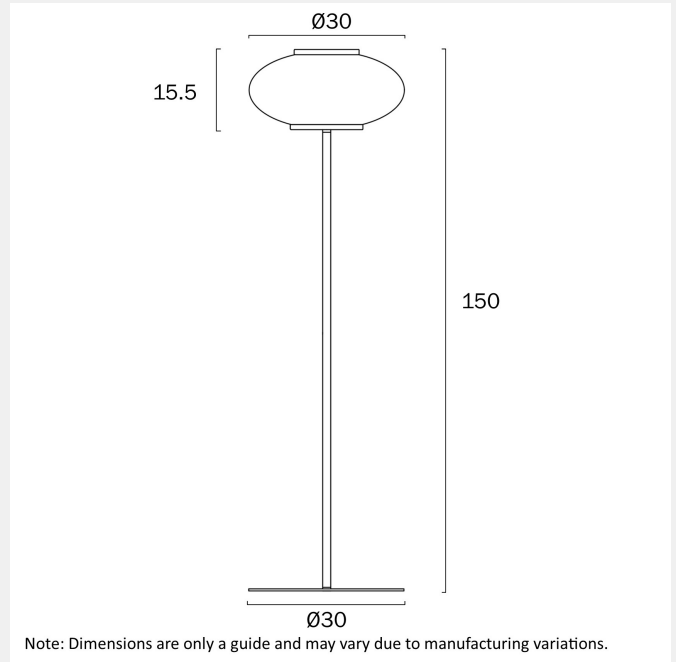

TEQUO LED FLOOR LAMP

LIGHT SOURCE

Voltage Input

240V

Total Wattage (max)

20

Globe Type

LED integrated SMD

CLASS III - LOW VOLTAGE, <54v

COLOUR AND MATERIAL

Fixture Material

Iron, Glass

PRODUCT DIMENSIONS

Fixture Weight (Kg)

4.3

Fixture Height (cm)