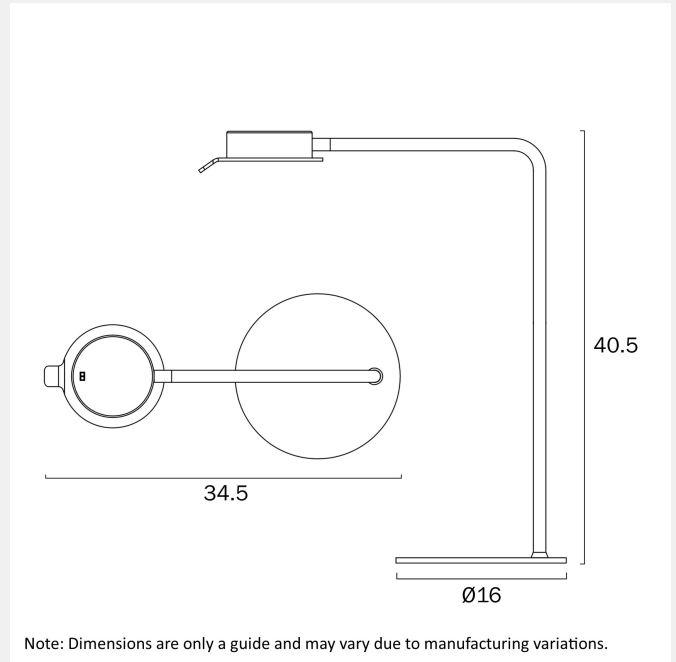

### LIGHT SOURCE

**Voltage Input**

240V

**Total Wattage (max)**

6

**Globe Type**

LED integrated SMD

**Globe / Light Source qty**

### PRODUCT DIMENSIONS

**Fixture Weight (Kg)**

1.28

**Fixture Height (cm)**

40.5

**Fixture Length (cm)**

34.5

**telbix.**

Fixture Width (cm)

16

Cable Length (cm)

180