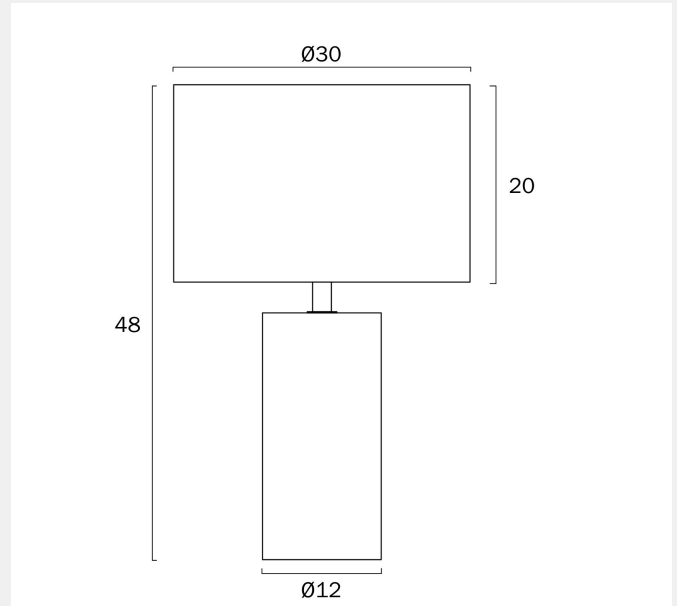

STYLIN TABLE LAMP

Note: Dimensions are only a guide and may vary due to manufacturing variations.

LIGHT SOURCE

Voltage Input

240V

Total Wattage (max)

25

Globe Type

COLOUR AND MATERIAL

Fixture Material

Iron, Fabric

PRODUCT DIMENSIONS

Fixture Weight (Kg)

1.73

Fixture Height (cm)

48