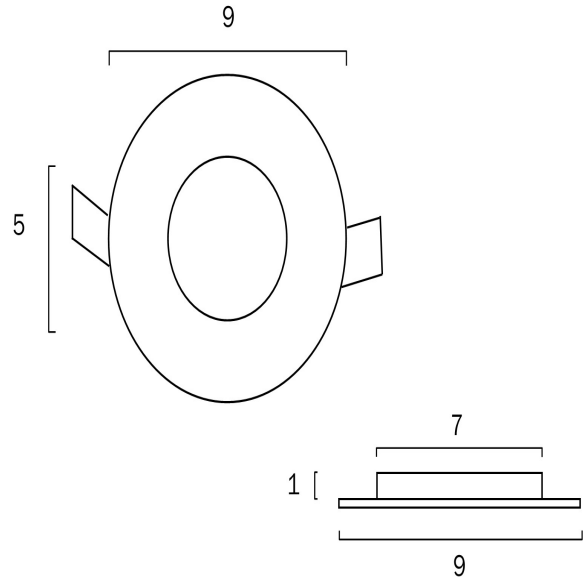

STOW ROUND LED STAIR LIGHT NICKEL

LIGHT SOURCE

Voltage Input

240V

Total Wattage (max)

3

Globe Type

LED integrated SMD

Globe / Light Source qty

1

Globe / Light Source included

Yes

Color Kelvin

3000k or 5000k

Color Temperature

Warm White or Cool White

Diffuser Material

Polycarbonate

telbix.

PRODUCT DIMENSIONS

Fixture Weight (Kg)

0.1

Fixture Height (cm)

2.5