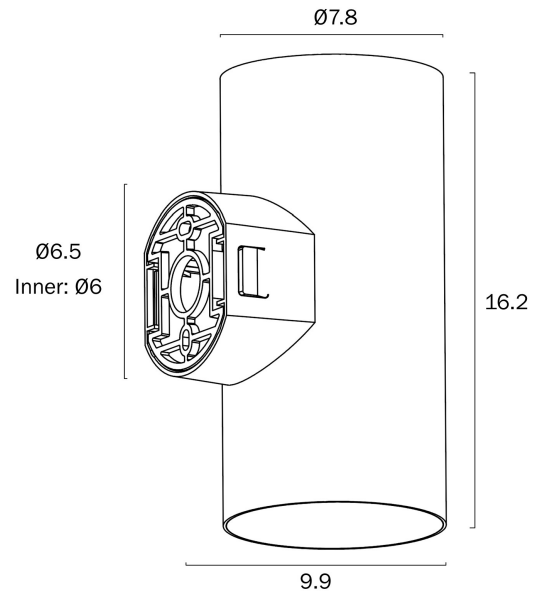

STINA UP-DOWN EXTERIOR LED WALL LIGHT

Note: Dimensions are only a guide and may vary due to manufacturing variations.

LIGHT SOURCE

Voltage Input

240V

Total Wattage (max)

18

Globe Type

LED integrated SMD

Globe / Light Source qty

2

Globe / Light Source included

Yes

Color Kelvin

3 CCT (2700k - 3000k - 4000k)

Color Temperature

Height Adjustable?

No

Switch

Slide Switch

COLOUR AND MATERIAL

Fixture Material

Polycarbonate

PRODUCT DIMENSIONS

Fixture Weight (Kg)

0.3

Fixture Height (cm)

16.2

WARRANTY

Replacement Warranty

*3 Years

CARE