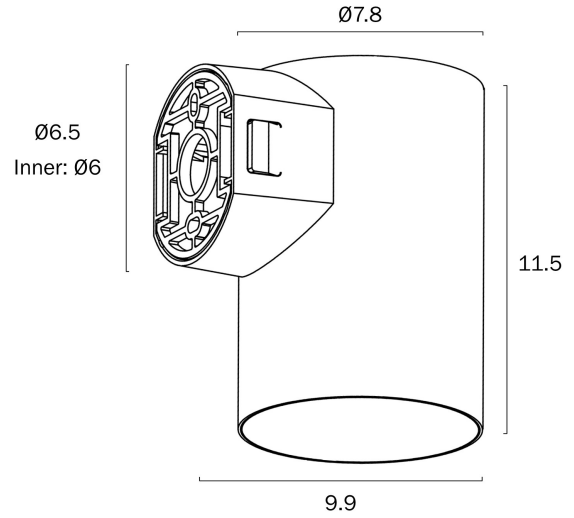

## STINA SINGLE EXTERIOR LED WALL LIGHT

Note: Dimensions are only a guide and may vary due to manufacturing variations.

### LIGHT SOURCE

**Voltage Input**

240V

**Total Wattage (max)**

9

**Globe Type**

LED integrated SMD

**Globe / Light Source qty**

### PRODUCT DIMENSIONS

**Fixture Weight (Kg)**

0.25

Fixture Height (cm)

11.5