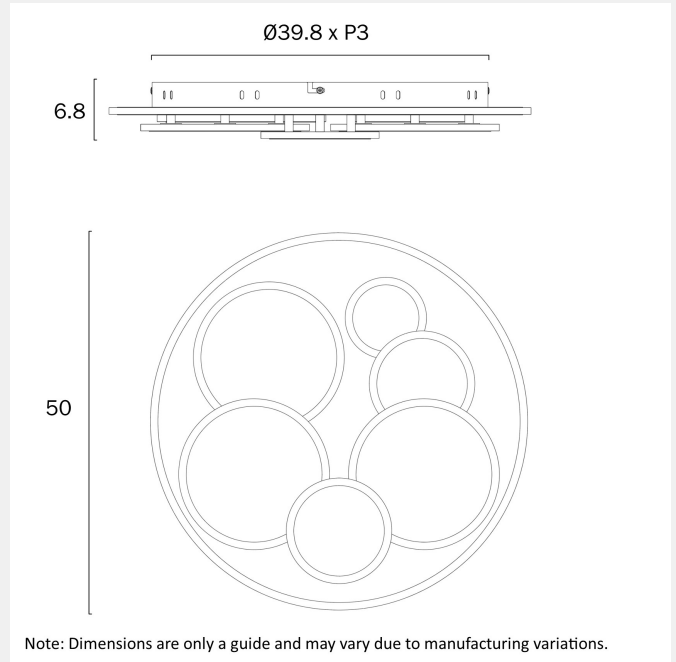

STELLAR CTC CEILING LIGHT

LIGHT SOURCE

Voltage Input

240V

Total Wattage (max)

48

Globe Type

LED integrated SMD

Globe / Light Source qty

1

Globe / Light Source included

Yes

Color Kelvin

3 CCT (3000k - 4000k - 5000k)

Color Temperature

Warm White; Natural White; Cool White