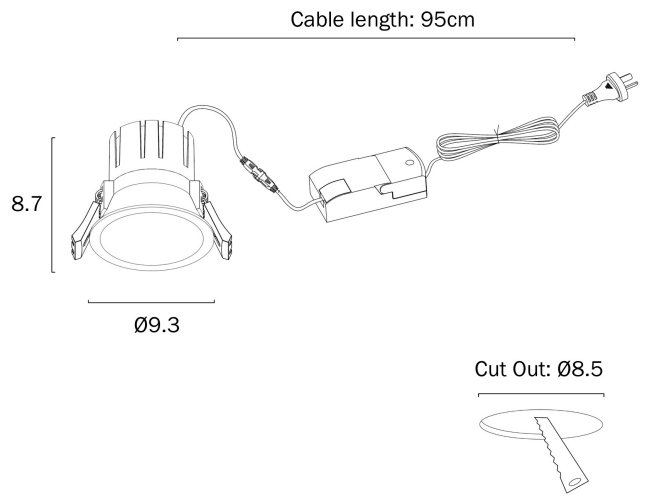

SOVA 93MM LED DOWNLIGHT DIMMABLE

Note: Dimensions are only a guide and may vary due to manufacturing variations.

LIGHT SOURCE

Voltage Input

240V

Total Wattage (max)

10

Globe Type

PRODUCT DIMENSIONS

Fixture Weight (Kg)

0.4

Fixture Height (cm)

8.7

Cut Out (cm)

8.5

Cable Length (cm)