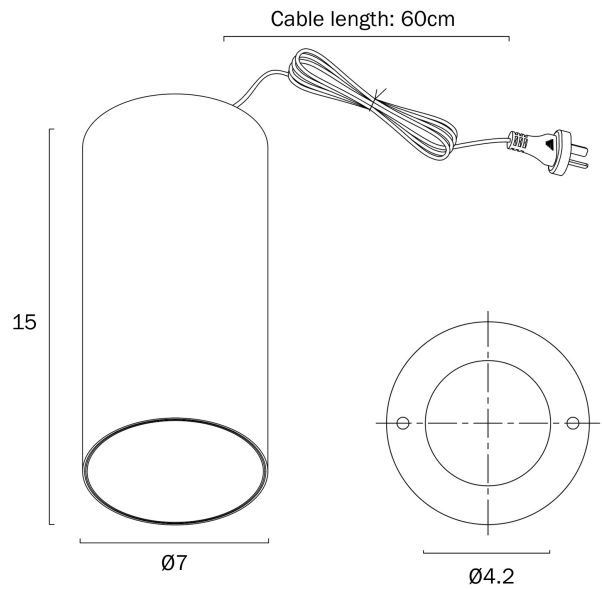

## SOVA 70MM LED SURFACE MOUNTED DOWNLIGHT DIMMABLE

Note: Dimensions are only a guide and may vary due to manufacturing variations.

### LIGHT SOURCE

**Voltage Input**

240V

**Total Wattage (max)**

10

**Globe Type**

LED integrated COB

**Globe / Light Source qty**

**PRODUCT DIMENSIONS**

---

**Fixture Weight (Kg)**

0.5

**Fixture Height (cm)**

15

**Cable Length (cm)**

60