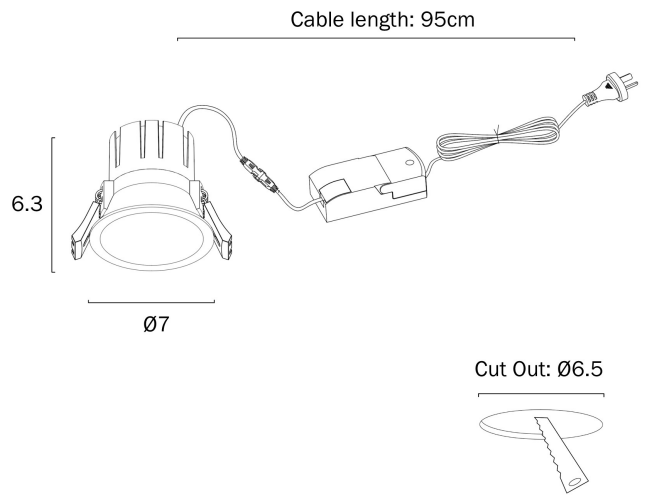

## SOVA 70MM LED DOWNLIGHT DIMMABLE

Note: Dimensions are only a guide and may vary due to manufacturing variations.

### LIGHT SOURCE

**Voltage Input**

240V

**Total Wattage (max)**

6

**Globe Type**

LED integrated COB

**Globe / Light Source qty**

**PRODUCT DIMENSIONS**

---

**Fixture Weight (Kg)**

0.3

**Fixture Height (cm)**

6.3

**Cut Out (cm)**

6.5

**Cable Length (cm)**

95

**WARRANTY**

---

**Replacement Warranty**

\*5 Years

**CARE**

---