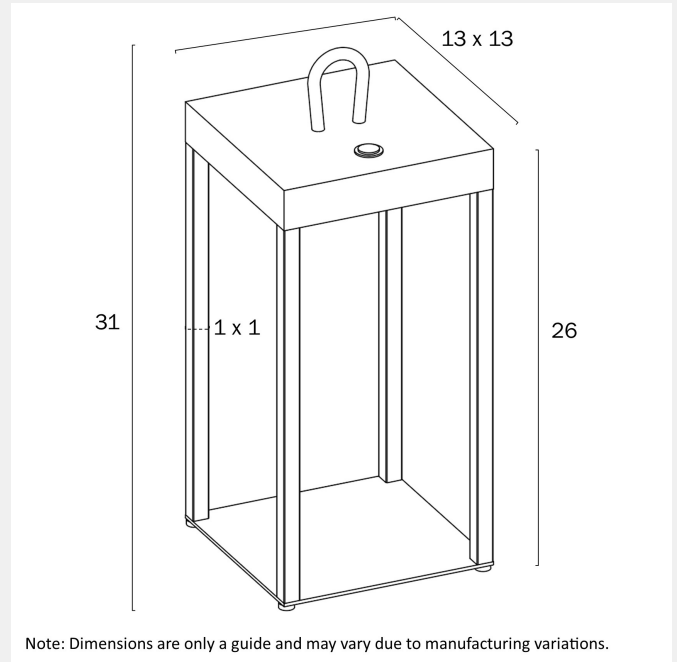

### LIGHT SOURCE

**Voltage Input**

240V

**Total Wattage (max)**

3

**Globe Type**

LED integrated SMD

**Globe / Light Source qty**

## PRODUCT DIMENSIONS

**Fixture Weight (Kg)**

0.9

**Fixture Height (cm)**

26.5

**Fixture Length (cm)**

13

**Fixture Width (cm)**