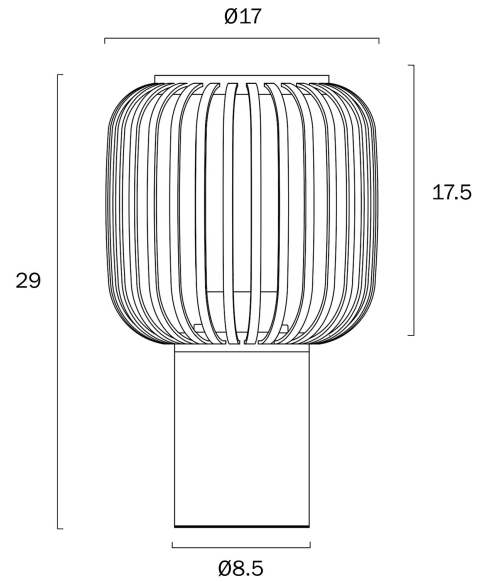

SORENS TABLE LAMP SMALL

Note: Dimensions are only a guide and may vary due to manufacturing variations.

LIGHT SOURCE

Voltage Input

240V

Total Wattage (max)

25

Globe Type

Lead and Plug

Yes

Switch

Inline Switch

IP rating

IP20

Height Adjustable?

No

Electrical Protection

CLASS II – DOUBLE INSULATED, EARTH NOT REQUIRED

COLOUR AND MATERIAL

Fixture Material

Bamboo,Iron

PRODUCT DIMENSIONS

Fixture Weight (Kg)

0.7

Fixture Height (cm)

29

Cable Length (cm)

180 (30+Inline Switch+150)

WARRANTY

Replacement Warranty

*3 Years

CARE