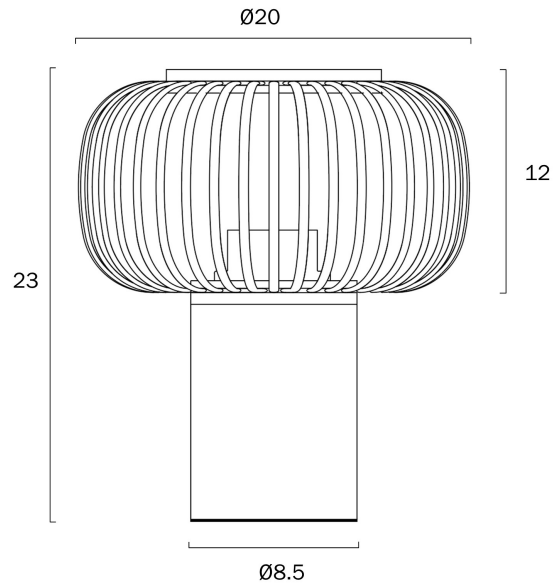

SORENS TABLE LAMP LARGE

Note: Dimensions are only a guide and may vary due to manufacturing variations.

LIGHT SOURCE

Voltage Input

240V

Total Wattage (max)

25

Globe Type

Lead and Plug

Yes

Switch

Inline Switch

IP rating

IP20

Height Adjustable?

No

Electrical Protection

CLASS II – DOUBLE INSULATED, EARTH NOT REQUIRED

COLOUR AND MATERIAL

Fixture Material

Bamboo,Iron

PRODUCT DIMENSIONS

Fixture Weight (Kg)

0.7

Fixture Height (cm)

23

Cable Length (cm)

180 (30+Inline Switch+150)

WARRANTY

Replacement Warranty

*3 Years

CARE