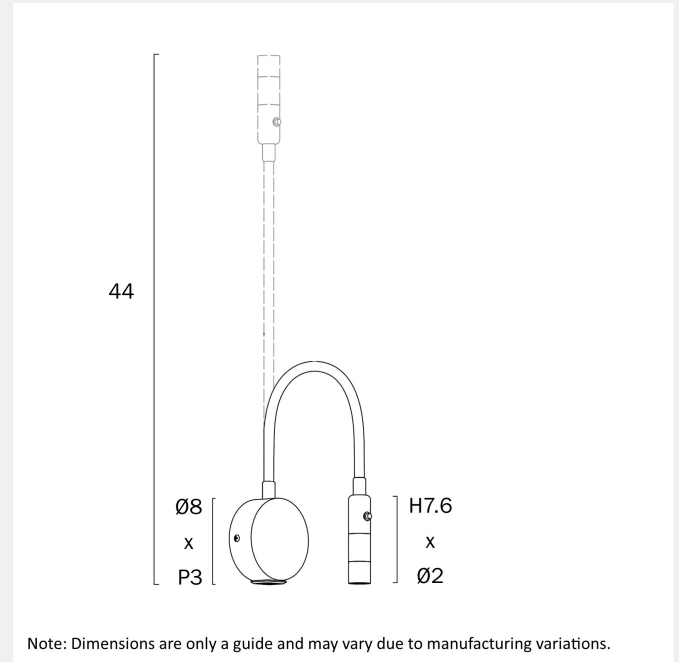

### LIGHT SOURCE

**Voltage Input**

240V

**Total Wattage (max)**

3

**Globe Type**

LED integrated SMD

**Globe / Light Source qty**

### PRODUCT DIMENSIONS

**Fixture Weight (Kg)**

0.3

Fixture Length (cm)

44