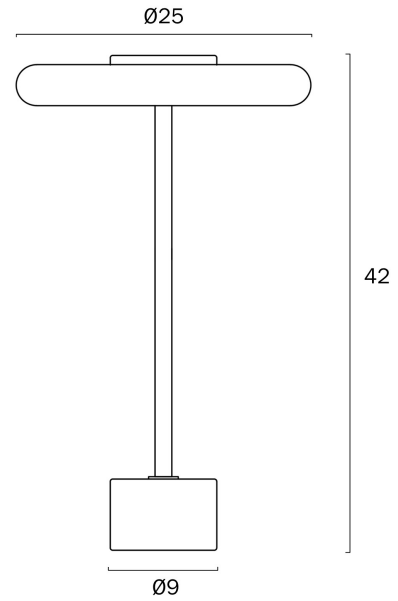

## SISBY LED TABLE LAMP

### LIGHT SOURCE

**Voltage Input**

240V

**Total Wattage (max)**

12

**Globe Type**

LED integrated SMD

**Globe / Light Source qty**

### PRODUCT DIMENSIONS

**Fixture Weight (Kg)**

1.7

**Fixture Height (cm)**

42

**Cable Length (cm)**

Touch Dimming +180