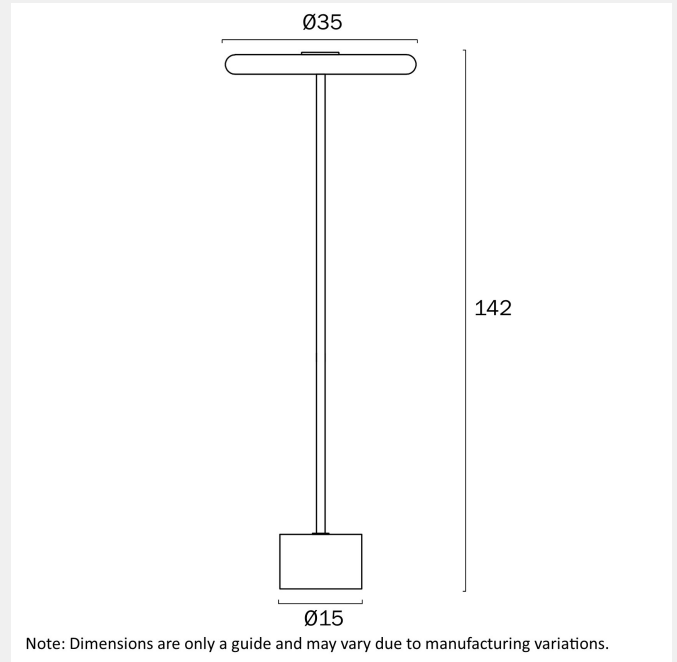

SISBY LED FLOOR LAMP

LIGHT SOURCE

Voltage Input

240V

Total Wattage (max)

14

Globe Type

LED integrated SMD

CLASS III - LOW VOLTAGE, <54v

COLOUR AND MATERIAL

Fixture Material

Iron, Marble

PRODUCT DIMENSIONS

Fixture Weight (Kg)

6.2

Fixture Height (cm)