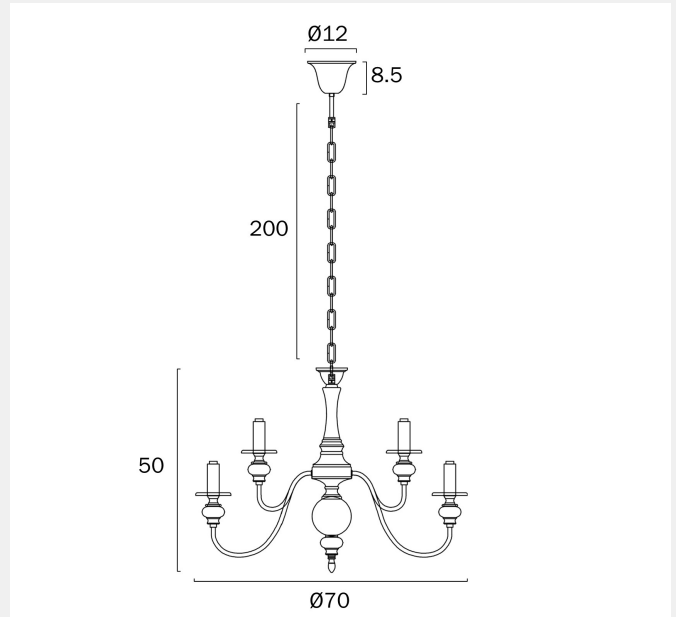

SIEDEL 9 PENDANT LIGHT

Note: Dimensions are only a guide and may vary due to manufacturing variations.

LIGHT SOURCE

Voltage Input

240V

Total Wattage (max)

225

Globe Type

E14

Globe / Light Source qty

9

Globe / Light Source included

No

Dimmable

Globe Dependant

SPECIFICATIONS

Replacement Warranty

*3 Years

PRODUCT DIMENSIONS

Fixture Weight (Kg)

3.2 or 4.28

Fixture Height (cm)

50

Suspension Length (cm)