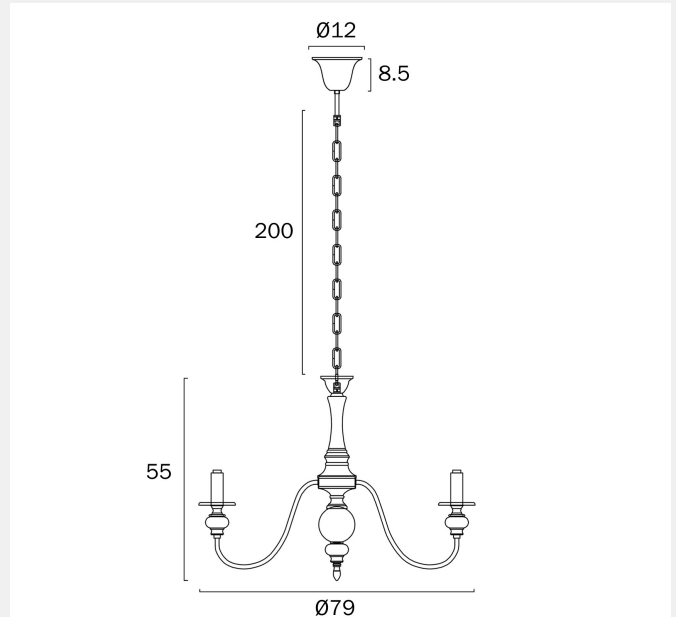

SIEDEL 8 PENDANT LIGHT

Note: Dimensions are only a guide and may vary due to manufacturing variations.

LIGHT SOURCE

Voltage Input

240V

Total Wattage (max)

200

Globe Type

E14

Globe / Light Source qty

8

Globe / Light Source included

No

Dimmable

Globe Dependant

SPECIFICATIONS

Lead and Plug

No

IP rating

IP20

Suspension Type

Chain

Height Adjustable?

Yes

Replacement Warranty

*3 Years

PRODUCT DIMENSIONS

Fixture Weight (Kg)

3.9 or 4.86

Fixture Height (cm)

55

Suspension Length (cm)