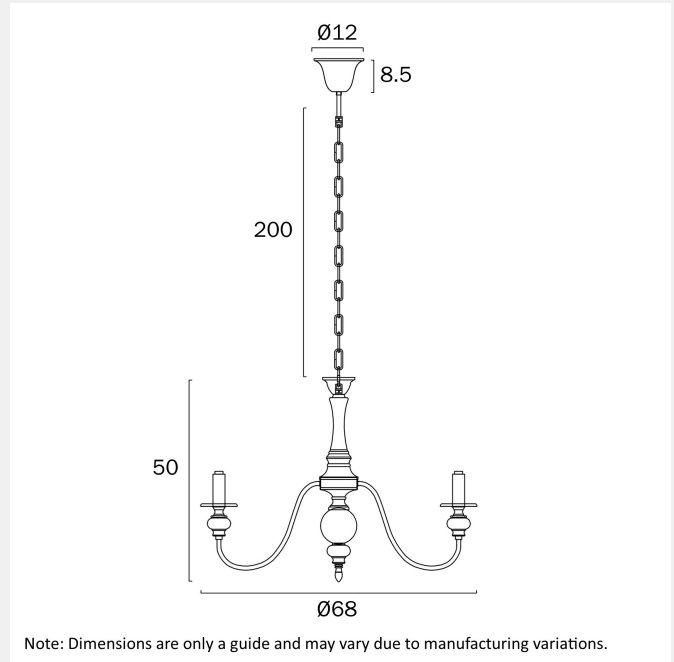

SIEDEL 6 PENDANT LIGHT

LIGHT SOURCE

Voltage Input

240V

Total Wattage (max)

150

Globe Type

E14

Globe / Light Source qty

6

Globe / Light Source included

No

Dimmable

Globe Dependant

SPECIFICATIONS

Lead and Plug

*3 Years

PRODUCT DIMENSIONS

Fixture Weight (Kg)

2.9 or 3.62

Fixture Height (cm)

50

Suspension Length (cm)

200