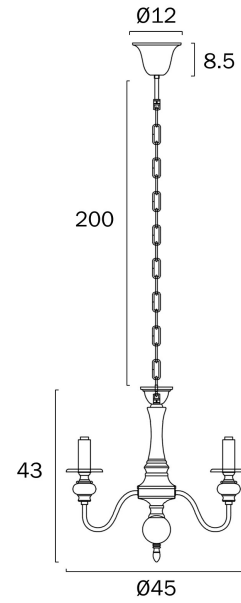

SIEDEL 5 PENDANT LIGHT

Note: Dimensions are only a guide and may vary due to manufacturing variations.

LIGHT SOURCE

Voltage Input

240V

Total Wattage (max)

125

Globe Type

E14

Globe / Light Source qty

5

Globe / Light Source included

No

Dimmable

Globe Dependant

SPECIFICATIONS

Replacement Warranty

*3 Years

PRODUCT DIMENSIONS

Fixture Weight (Kg)

2.5 or 3.1

Fixture Height (cm)

43

Suspension Length (cm)