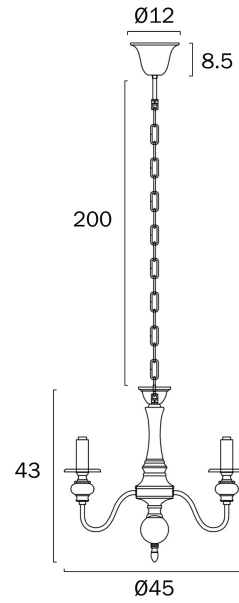

SIEDEL 3 PENDANT LIGHT

Note: Dimensions are only a guide and may vary due to manufacturing variations.

LIGHT SOURCE

Voltage Input

240V

Total Wattage (max)

75

Globe Type

E14

Globe / Light Source qty

3

Globe / Light Source included

No

Dimmable

Globe Dependant

SPECIFICATIONS

Replacement Warranty

*3 Years

PRODUCT DIMENSIONS

Fixture Weight (Kg)

2.2 or 2.56

Fixture Height (cm)

43

Suspension Length (cm)