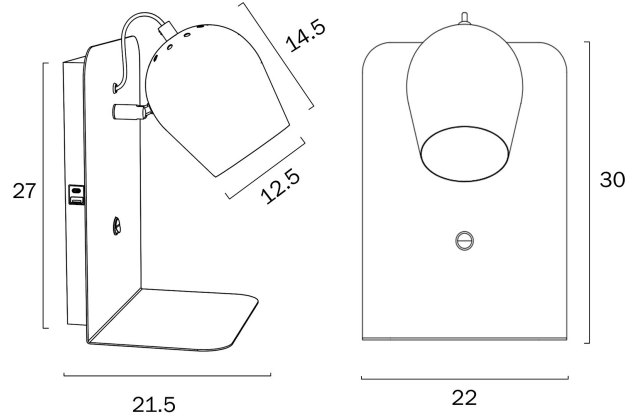

SHYN WALL LIGHT

Note: Dimensions are only a guide and may vary due to manufacturing variations.

LIGHT SOURCE

Voltage Input

240V

Total Wattage (max)

25

Globe Type

Iron

PRODUCT DIMENSIONS

Fixture Weight (Kg)

1.79

WARRANTY

Replacement Warranty

*3 Years

CARE