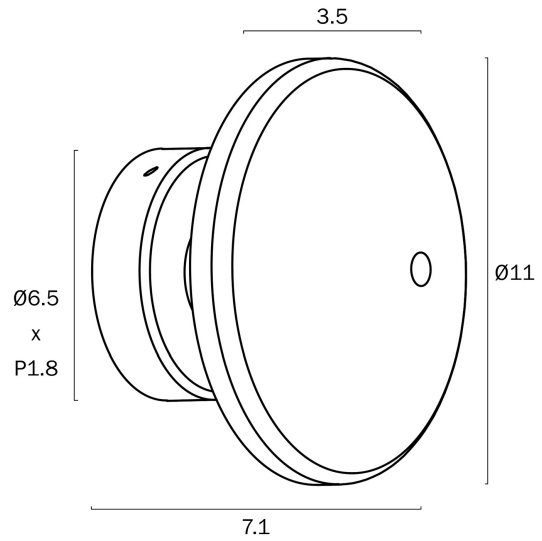

SHEA 24V EXTERIOR LED WALL LIGHT

Note: Dimensions are only a guide and may vary due to manufacturing variations.

LIGHT SOURCE

Voltage Input

24V

Total Wattage (max)

3

Globe Type

Fixture Weight (Kg)

0.4

Fixture Height (cm)

11

Fixture Width (cm)

3.5

WARRANTY

Replacement Warranty