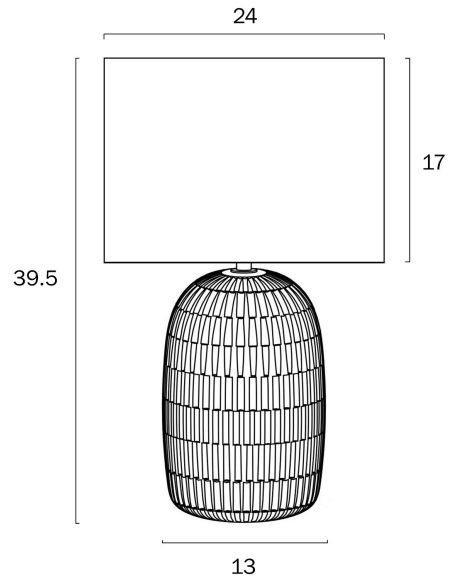

SEVIA CERAMIC TABLE LAMP

Note: Dimensions are only a guide and may vary due to manufacturing variations.

LIGHT SOURCE

Voltage Input

240V

Total Wattage (max)

25

Globe Type

E27

Globe / Light Source qty

1

Globe / Light Source included

No

Dimmable

Globe Dependant

SPECIFICATIONS

COLOUR AND MATERIAL

Fixture Material

Fabric,Ceramic

PRODUCT DIMENSIONS

Fixture Height (cm)

40

Cable Length (cm)

180 (30+Inline Switch+150)