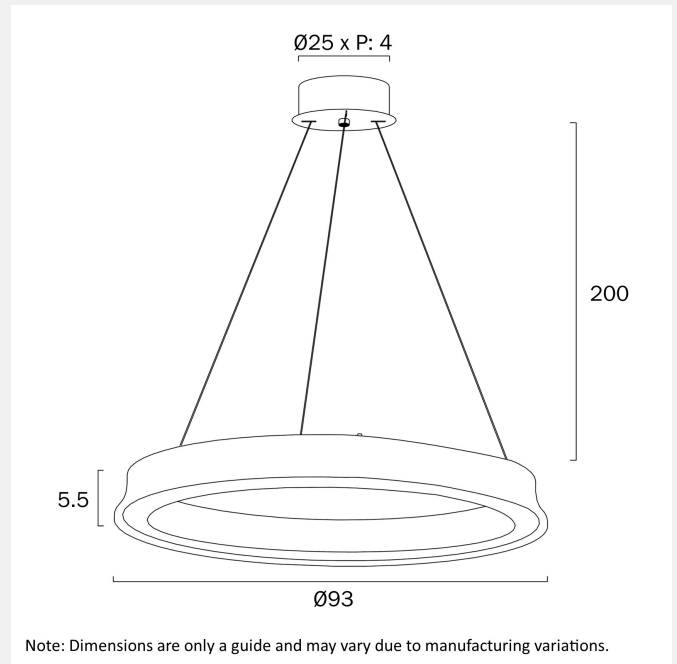

SERDA 93CM PENDANT LIGHT

LIGHT SOURCE

Voltage Input

240V

Total Wattage (max)

62

Globe Type

LED integrated SMD

Fixture Height (cm)

5.5

Fixture Length (cm)

0

Fixture Width (cm)

0

Suspension Length (cm)

200