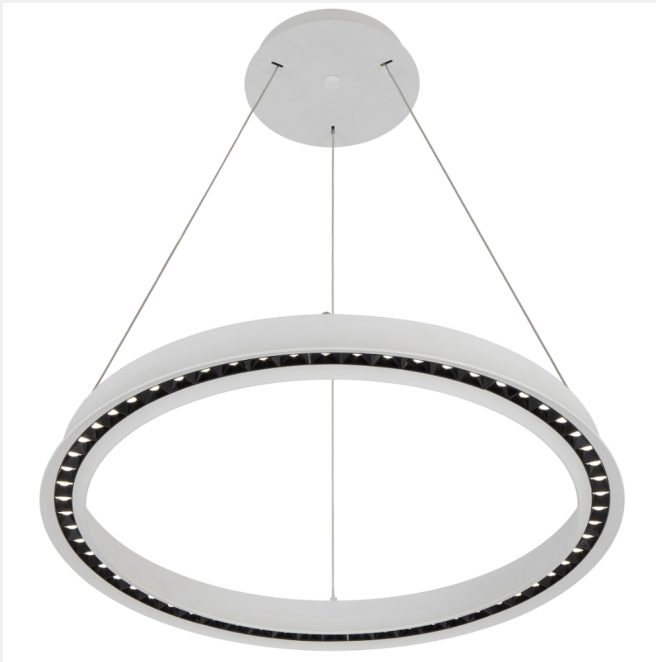

## SERDA 63CM PENDANT LIGHT

### LIGHT SOURCE

**Voltage Input**

240V

**Total Wattage (max)**

36

**Globe Type**

LED integrated SMD

**Globe / Light Source qty**

0

**Globe / Light Source included**

Yes

**Color Kelvin**

3 CCT (2700k - 4000k - 5000k)

**Color Temperature**

Warm White; Natural White; Cool White

**Dimmable**