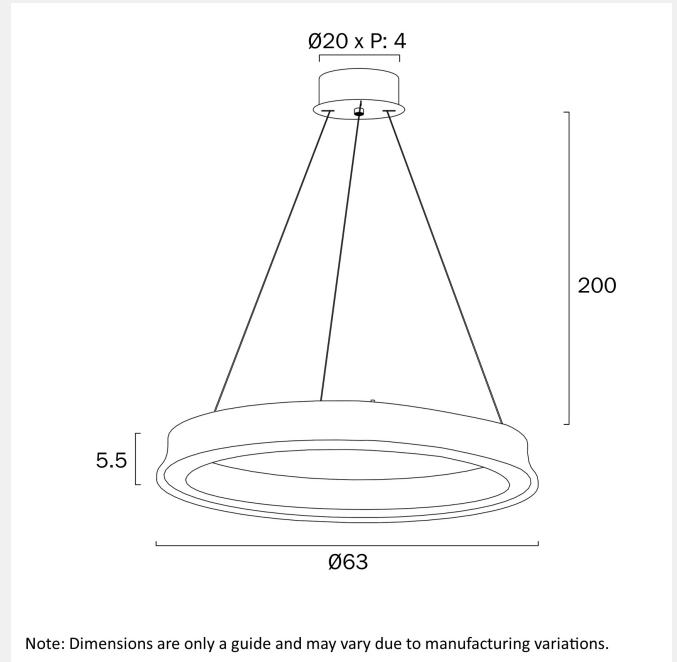

### LIGHT SOURCE

**Voltage Input**

240V

**Total Wattage (max)**

36

**Globe Type**

LED integrated SMD

**Globe / Light Source qty**