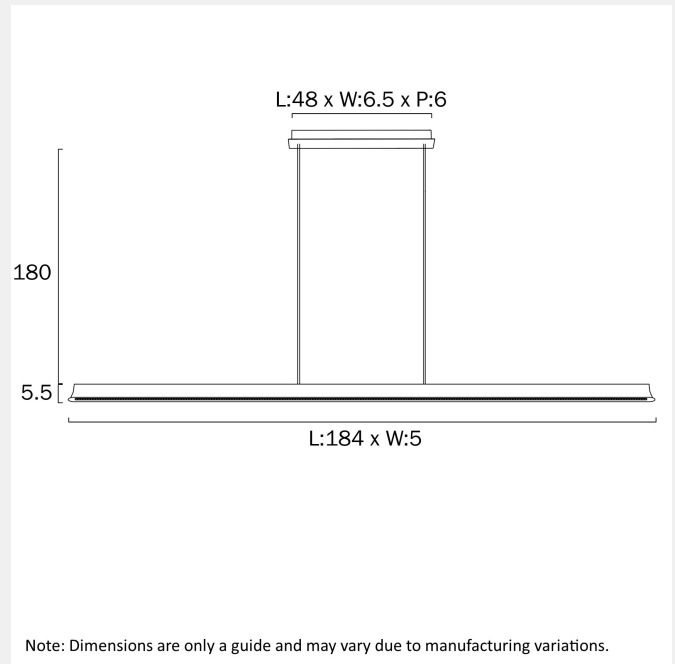

SERDA LINEAR PENDANT LIGHT

Note: Dimensions are only a guide and may vary due to manufacturing variations.

LIGHT SOURCE

Voltage Input

240V

Total Wattage (max)

46

Globe Type

LED integrated SMD

Globe / Light Source qty

0

Globe / Light Source included

Yes

Color Kelvin

3 CCT (2700k - 4000k - 5000k)

Color Temperature

Warm White; Natural White; Cool White

Dimmable

Touch

Lumens

2310

CRI (Color Rendering Index)

>83

Surge Protection (Yes/No)

0

SPECIFICATIONS

Lead and Plug

0

IP rating

IP20

Suspension Type

0

Height Adjustable?

Yes

Raked Ceiling Compatible

0

Mounting

0

Electrical Protection

CLASS I - HIGH VOLTAGE, EARTH REQUIRED

Control Gear Included

0