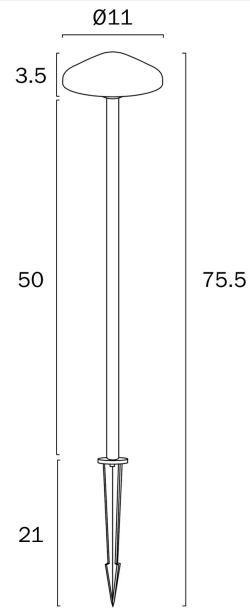

## SCAPE 24V EXTERIOR LED POST SPIKE LIGHT

Note: Dimensions are only a guide and may vary due to manufacturing variations.

### LIGHT SOURCE

**Voltage Input**

24V

**Total Wattage (max)**

3

**Globe Type**

LED integrated COB

**Globe / Light Source qty**

1

**Globe / Light Source included**

Yes

**Color Kelvin**

3000k

**Color Temperature**

Warm White

**Dimmable**

### PRODUCT DIMENSIONS

**Fixture Weight (Kg)**

0.7

**Fixture Height (cm)**

50

**Cable Length (cm)**

100

**WARRANTY**