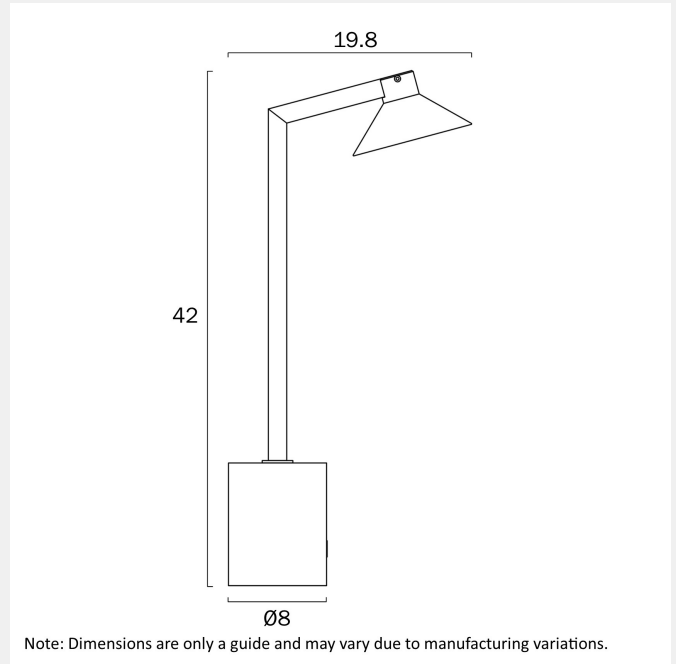

SATROM LED TABLE LAMP

LIGHT SOURCE

Voltage Input

0

Total Wattage (max)

6

Globe Type

LED integrated SMD

PRODUCT DIMENSIONS

Fixture Weight (Kg)

1.2

Fixture Height (cm)

42

Fixture Length (cm)

0

Fixture Width (cm)