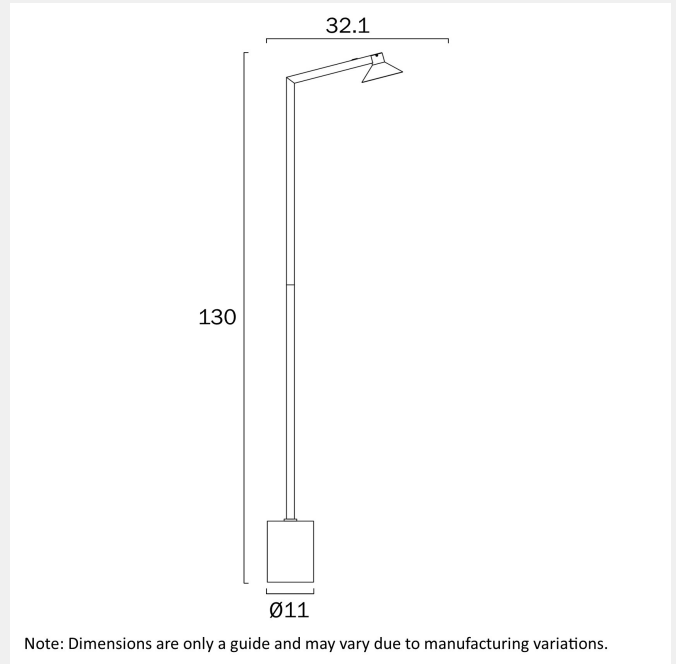

SATROM LED FLOOR LAMP

LIGHT SOURCE

Voltage Input

240V

Total Wattage (max)

6

Globe Type

LED integrated SMD

Globe / Light Source qty

1

Globe / Light Source included

Yes

Color Kelvin

3000k

Color Temperature

Warm White

Dimmable

Touch

CRI (Color Rendering Index)

>80

Lumens

420

SPECIFICATIONS

Lead and Plug

Yes

Switch

Touch

IP rating

IP20

Height Adjustable?

No

Electrical Protection

CLASS III - LOW VOLTAGE, <54v

COLOUR AND MATERIAL

Fixture Material

Marble, Iron

PRODUCT DIMENSIONS

Fixture Weight (Kg)

4.3

Fixture Height (cm)

130