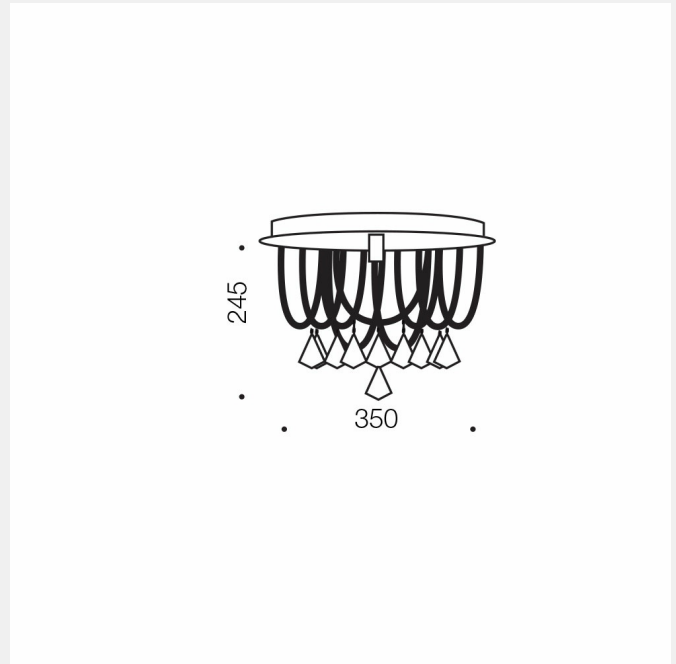

SANDRO 35CM CTC CEILING LIGHT

LIGHT SOURCE

Voltage Input

240V

Total Wattage (max)

165

Globe Type

G9

Globe / Light Source qty

5

Globe / Light Source included

Yes

Dimmable

Globe Dependant

SPECIFICATIONS

Lead and Plug