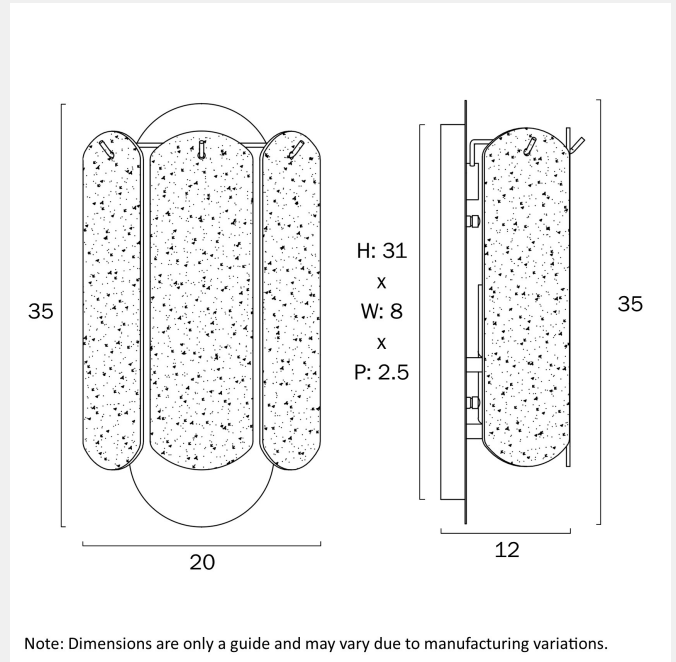

SAMONA WALL LIGHT

LIGHT SOURCE

Voltage Input

240V

Total Wattage (max)

50

Globe Type

E14

Fixture Material

Iron, Glass

PRODUCT DIMENSIONS

Fixture Weight (Kg)

1.3

Fixture Width (cm)

20

Fixture Height (cm)