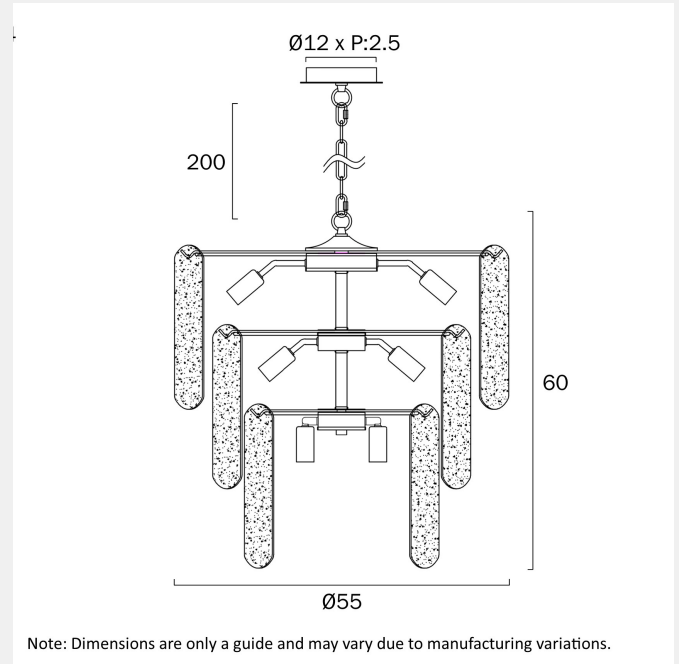

SAMONA 14 PENDANT LIGHT

LIGHT SOURCE

Voltage Input

240V

Total Wattage (max)

350

Globe Type

E14

SPECIFICATIONS

Lead and Plug

0

IP rating

IP20

Suspension Type

Chain

Height Adjustable?

Fixture Height (cm)

60

Fixture Length (cm)

0

Fixture Width (cm)

0

Suspension Length (cm)

200