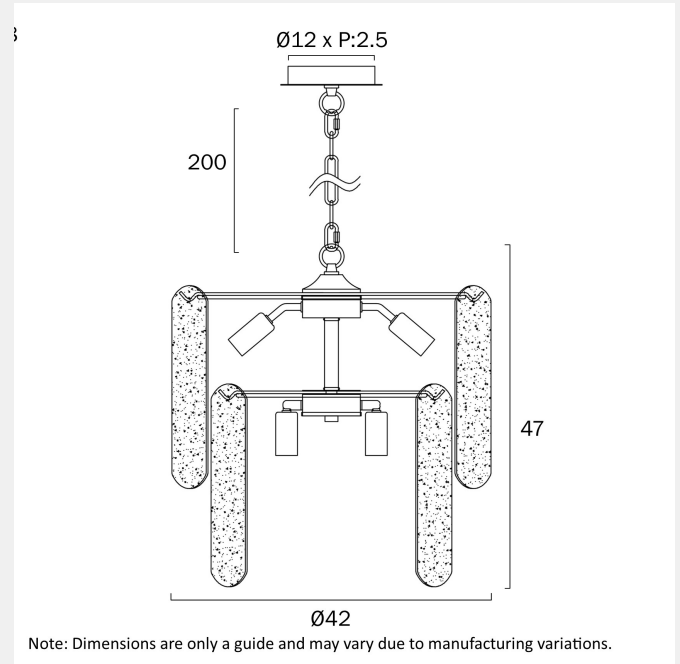

SAMONA 8 PENDANT LIGHT

LIGHT SOURCE

Voltage Input

240V

Total Wattage (max)

200

Globe Type

E14

Fixture Height (cm)

47

Fixture Length (cm)

0

Fixture Width (cm)

0

Suspension Length (cm)

200