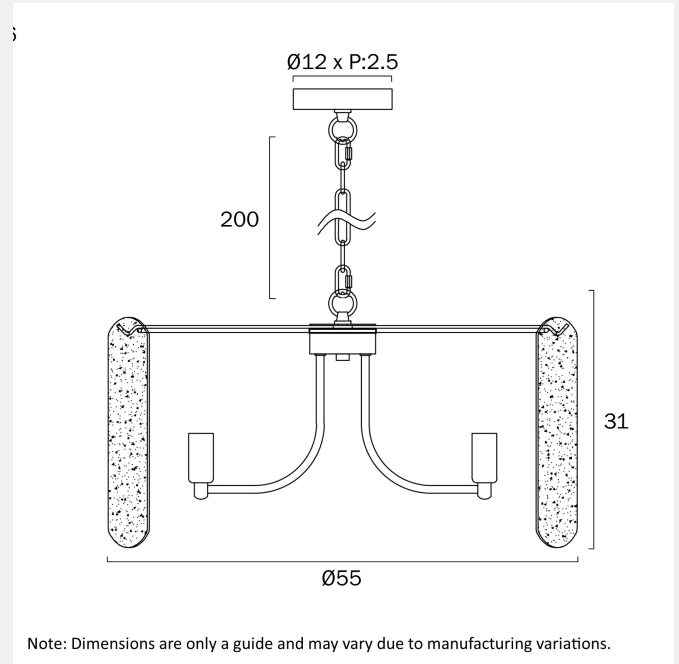

## SAMONA 6 PENDANT LIGHT

Note: Dimensions are only a guide and may vary due to manufacturing variations.

### LIGHT SOURCE

**Voltage Input**

240V

**Total Wattage (max)**

150

**Globe Type**

E14

**Globe / Light Source qty**

## PRODUCT DIMENSIONS

---

**Fixture Weight (Kg)**

5.2

**Fixture Height (cm)**

31

**Fixture Length (cm)**

0