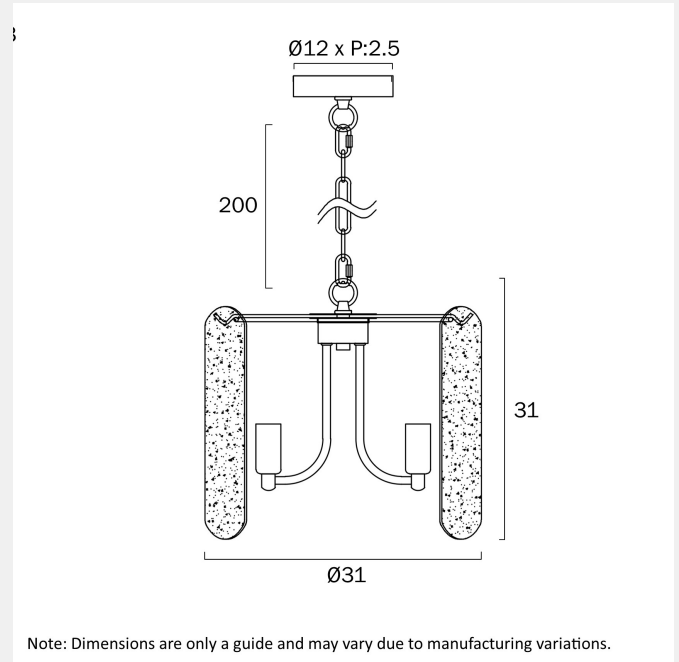

SAMONA 3 PENDANT LIGHT

LIGHT SOURCE

Voltage Input

240V

Total Wattage (max)

75

Globe Type

E14

SPECIFICATIONS

Lead and Plug

0

IP rating

IP20

Suspension Type

Chain

Height Adjustable?

Fixture Height (cm)

31

Fixture Length (cm)

0

Fixture Width (cm)

0

Suspension Length (cm)

200