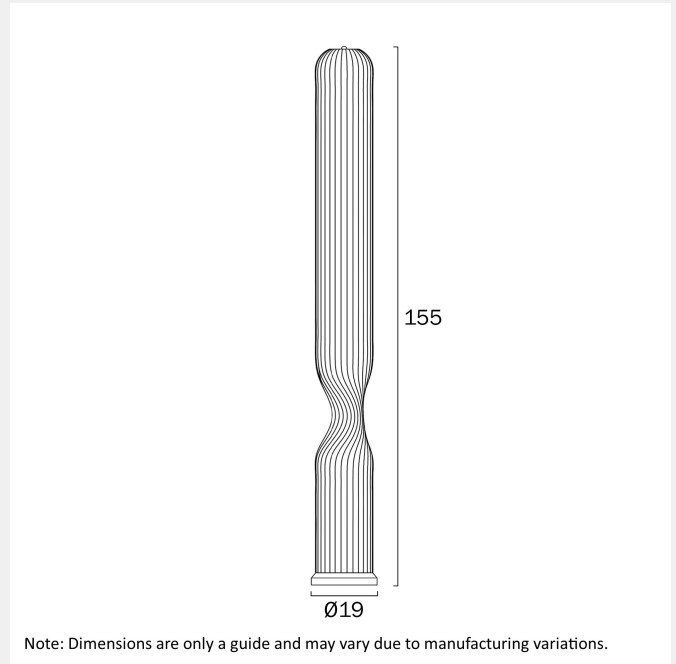

SAGERO LED FLOOR LAMP

Note: Dimensions are only a guide and may vary due to manufacturing variations.

LIGHT SOURCE

Voltage Input

240V

Total Wattage (max)

24

Globe Type