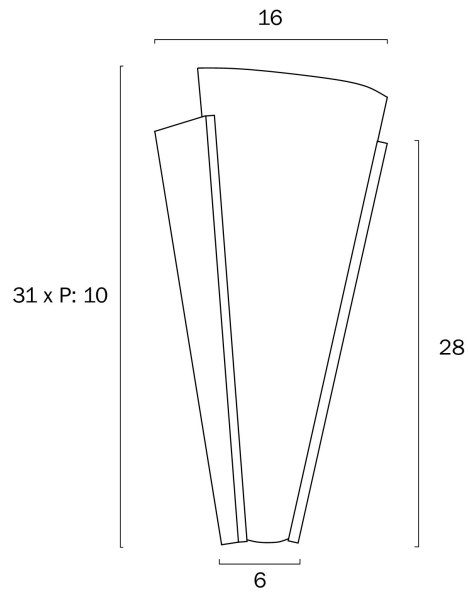

SAFFI LED WALL LIGHT

Note: Dimensions are only a guide and may vary due to manufacturing variations.

LIGHT SOURCE

Voltage Input

240V

Total Wattage (max)

12

Globe Type

LED integrated SMD

Globe / Light Source qty

1

Globe / Light Source included

Yes

Color Kelvin

3 CCT (3000k - 4000k - 5000k)

Color Temperature

Aluminium, Glass

Diffuser Material

Glass

PRODUCT DIMENSIONS

Fixture Length (cm)

16

Fixture Height (cm)

31