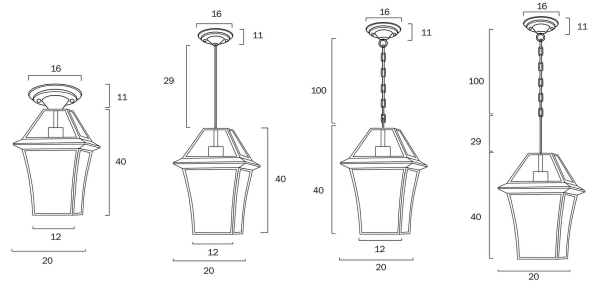

RYE 20CM PENDANT LIGHT SOLID BRASS SMALL

Note: Dimensions are only a guide and may vary due to manufacturing variations.

LIGHT SOURCE

Voltage Input

240V

Total Wattage (max)

25

Globe Type

Clear

WARRANTY

Replacement Warranty

*3 Years

PRODUCT DIMENSIONS

Suspension Length (cm)

130

CARE