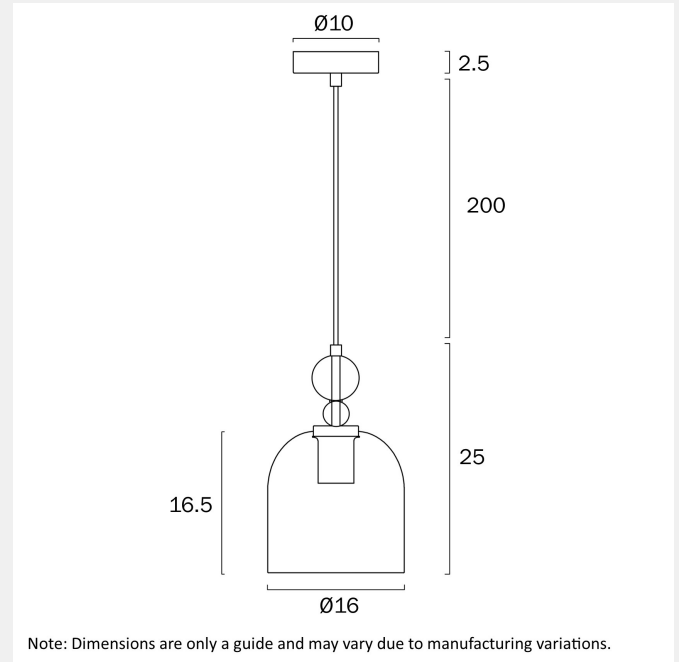

ROTIF PENDANT LIGHT

LIGHT SOURCE

Voltage Input

240V

Total Wattage (max)

25

Globe Type

E27

Glass Color

Clear

WARRANTY

Replacement Warranty

*3 Years

PRODUCT DIMENSIONS

Fixture Weight (Kg)

1.575