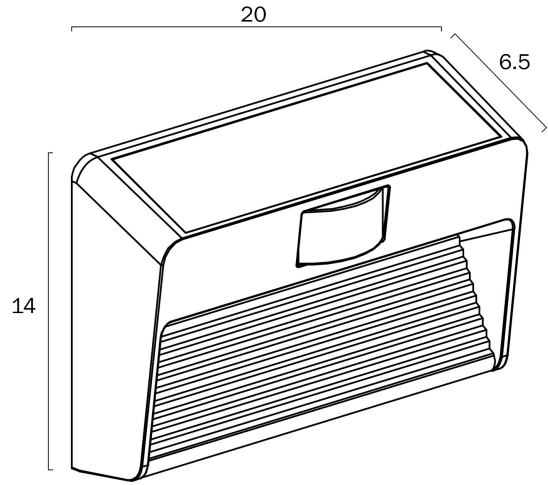

ROTH EXTERIOR SOLAR WALL LIGHT LARGE

Note: Dimensions are only a guide and may vary due to manufacturing variations.

LIGHT SOURCE

Voltage Input

3.7V

Total Wattage (max)

1.3

Globe Type

COLOUR AND MATERIAL

Fixture Material

Aluminium, Glass

Diffuser Material

Glass

PRODUCT DIMENSIONS

Fixture Weight (Kg)

0.71