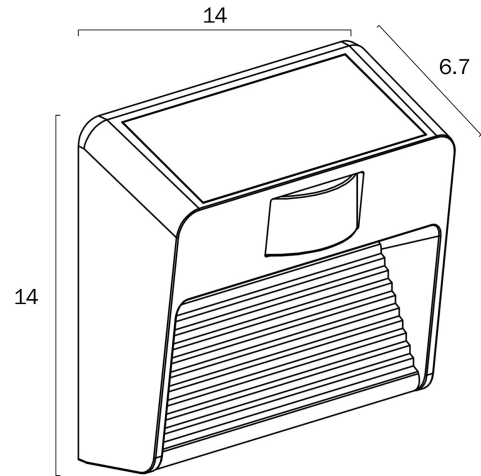

ROTH EXTERIOR SOLAR WALL LIGHT SMALL

Note: Dimensions are only a guide and may vary due to manufacturing variations.

LIGHT SOURCE

Voltage Input

3.7V

Total Wattage (max)

1.3

Globe Type

COLOUR AND MATERIAL

Fixture Material

Aluminium, Glass

Diffuser Material

Glass

PRODUCT DIMENSIONS

Fixture Weight (Kg)

0.610