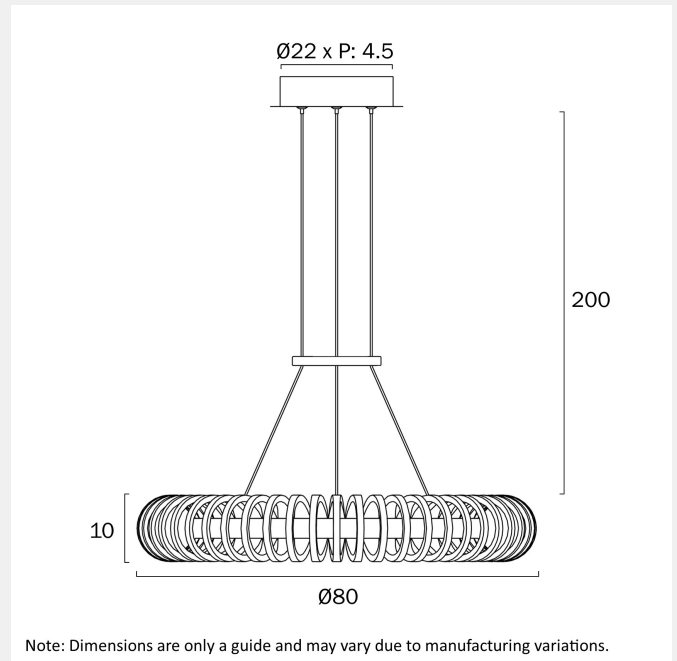

ROMAY 80CM PENDANT LIGHT LARGE

Note: Dimensions are only a guide and may vary due to manufacturing variations.

LIGHT SOURCE

Voltage Input

240V

Total Wattage (max)

58

Globe Type

LED integrated SMD

Globe / Light Source qty

0

Globe / Light Source included

Yes

Color Kelvin

3 CCT (3000k - 4000k - 5000k)

Color Temperature