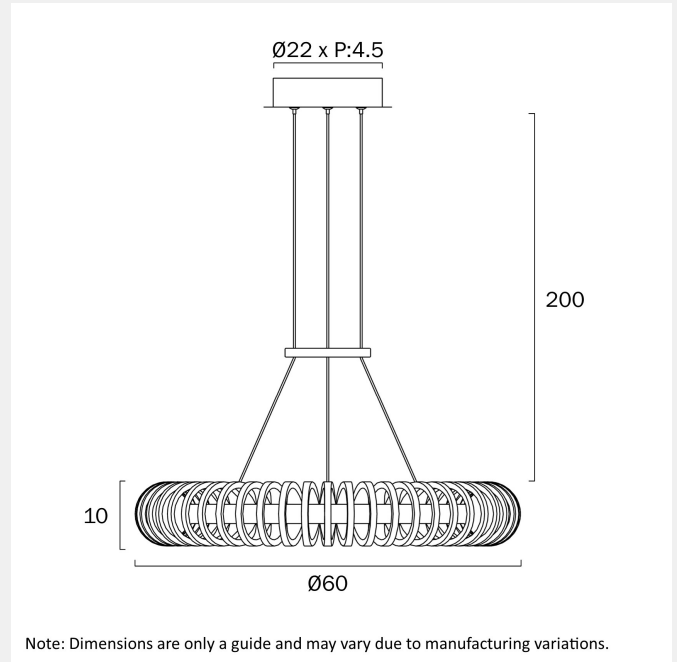

### LIGHT SOURCE

**Voltage Input**

240V

**Total Wattage (max)**

40

**Globe Type**

LED integrated SMD

**Globe / Light Source qty**