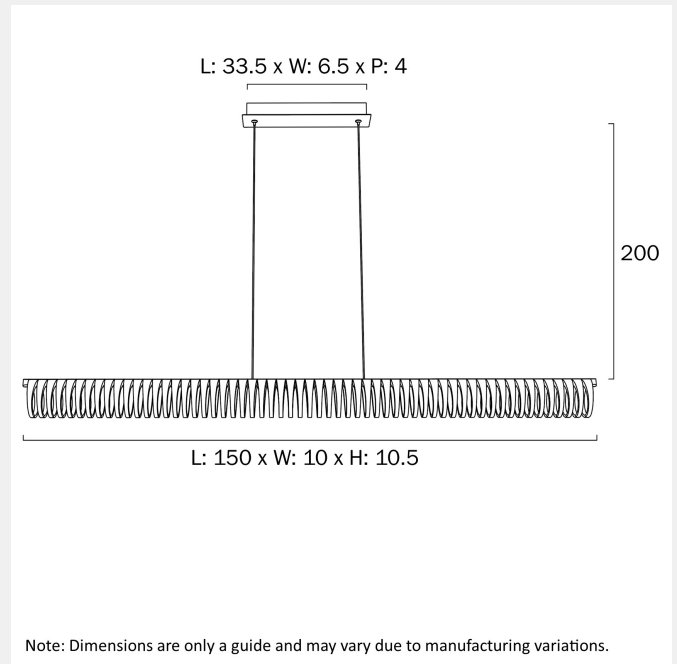

ROMAY LINEAR PENDANT LIGHT

LIGHT SOURCE

Voltage Input

240V

Total Wattage (max)

38

Globe Type

LED integrated SMD