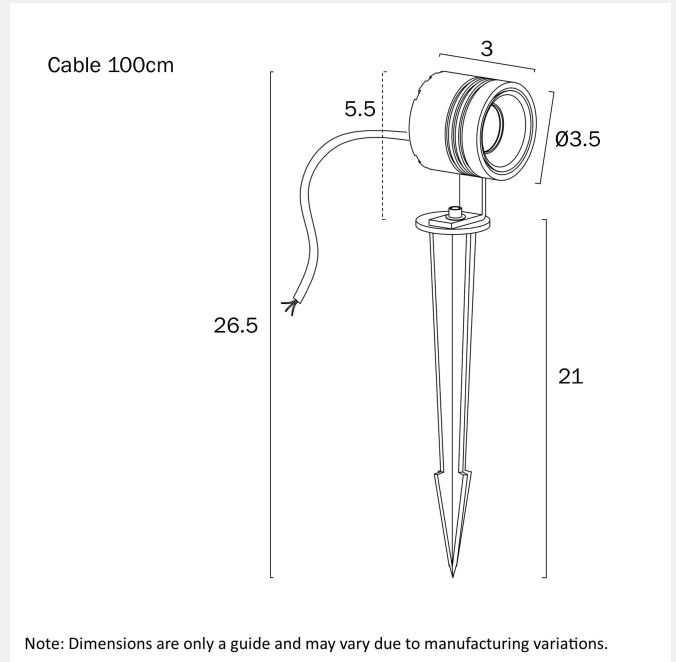

RILTO 24V EXTERIOR LED SPIKE SPOT LIGHT

LIGHT SOURCE

Voltage Input

24V

Total Wattage (max)

3

Globe Type

LED integrated COB

Diffuser Material

Polycarbonate

PRODUCT DIMENSIONS

Fixture Weight (Kg)

0.2

Fixture Height (cm)

5.5

Cable Length (cm)