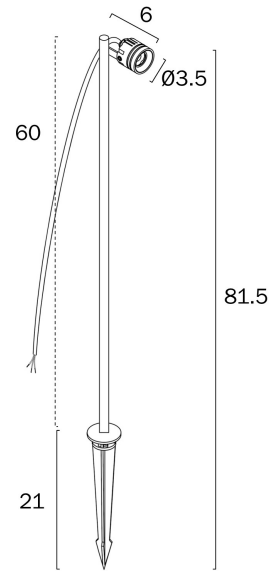

RILTO 24V EXTERIOR LED POST SPIKE LIGHT

Cable 100cm

Note: Dimensions are only a guide and may vary due to manufacturing variations.

LIGHT SOURCE

Voltage Input

24V

Total Wattage (max)

3

Globe Type

LED integrated COB

Globe / Light Source qty

1

Globe / Light Source included

Yes

Color Kelvin

3000k

Fixture Material

Aluminium, Polycarbonate

Diffuser Material

Polycarbonate

PRODUCT DIMENSIONS

Fixture Weight (Kg)

0.5

Fixture Height (cm)