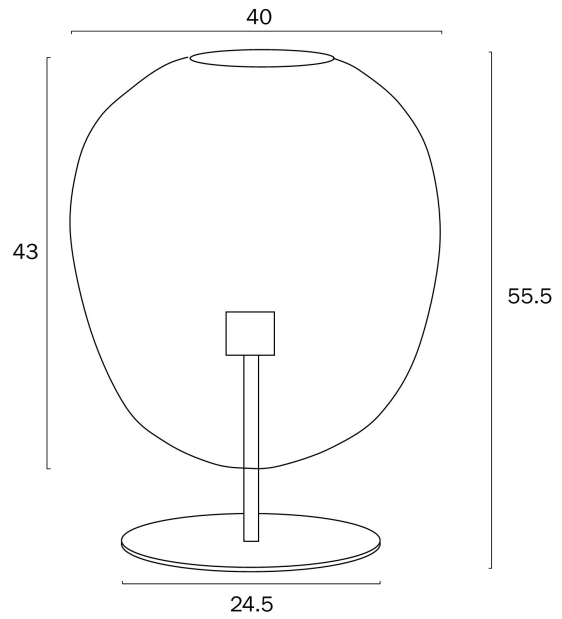

RANA 40CM TABLE LAMP MEDIUM

LIGHT SOURCE

Voltage Input

240V

Total Wattage (max)

25

Globe Type

E27

Globe / Light Source qty

1

Globe / Light Source included

No

Dimmable

Globe Dependant

SPECIFICATIONS

Lead and Plug

CLASS II – DOUBLE INSULATED, EARTH NOT REQUIRED

COLOUR AND MATERIAL

Fixture Material

Iron,Rattan

PRODUCT DIMENSIONS

Fixture Weight (Kg)

1.8

Fixture Height (cm)