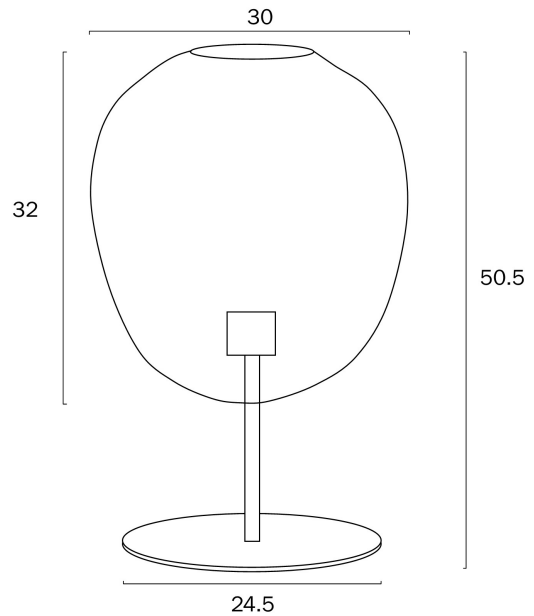

RANA 30CM TABLE LAMP SMALL

Note: Dimensions are only a guide and may vary due to manufacturing variations.

LIGHT SOURCE

Voltage Input

240V

Total Wattage (max)

25

Globe Type

E27

Globe / Light Source qty

1

Globe / Light Source included

No

Dimmable

Globe Dependant

SPECIFICATIONS

Lead and Plug

Yes

Switch

Inline Switch

IP rating

IP20

Height Adjustable?

No

Fixture Height (cm)

50.5

Cable Length (cm)

180 (30+Inline Switch+150)

WARRANTY

Replacement Warranty

*3 Years

CARE